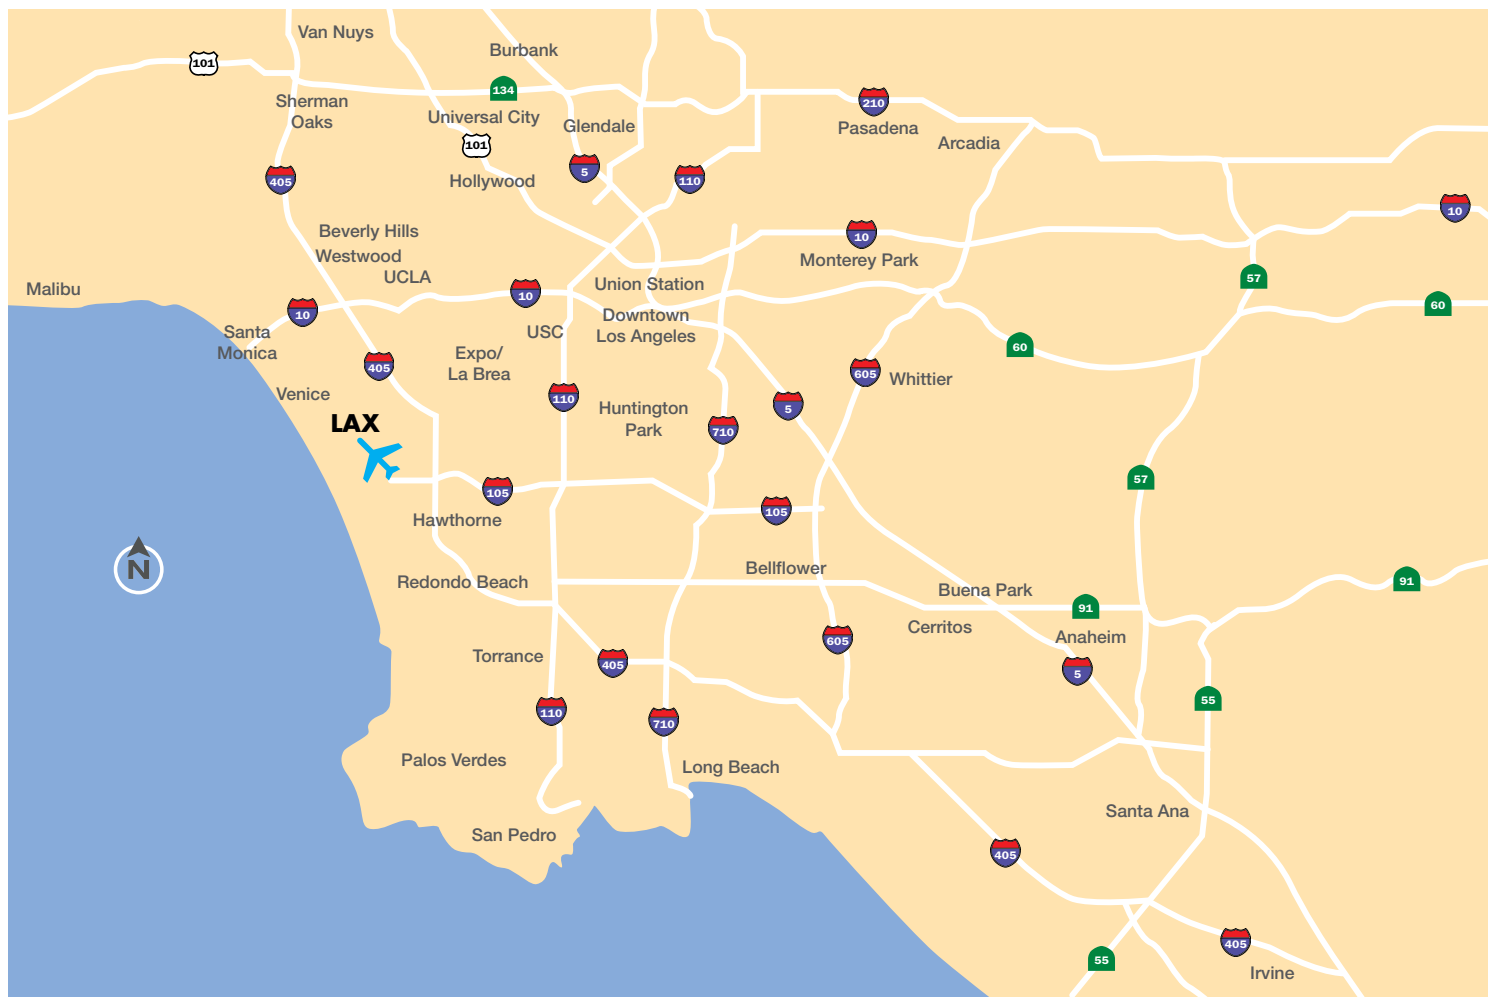

# Tom Bradley International Terminal

### DEPARTURES LEVEL

- FOOD AND BEVERAGE**
- 3 Lamill Coffee
  - 4 James' Beach
  - 10 Larder At Tavern
  - 11 Panda Express
  - 12 Marmalade Cafe
  - 13 800 Degrees Pizza
  - 14 Umami Burger
  - 16 Chaya Brasserie
  - 17 Border Grill
  - 19 Petrossian Caviar & Champagne Bar
  - 24 Ink.Sack
  - 27 Vino Volo
  - 34 Starbucks
  - 36 Vanilla Bake Shop
  - 39 Pinkberry
  - 43 Starbucks Evenings
  - 44 Scoreboard LA
  - 45 Ill Forks Steakhouse
  - 46 Lucky Fish
  - 47 Drink LA
- DUTY FREE**
- 18 Fashion & Watches
  - 26 GUCCI
  - 30 Burberry
  - 32 Hermes
  - 33 Beauty & Spirits

### ARRIVALS LEVEL

- OTHER SERVICES**
- ATM
  - Interactive Visitors Centers
  - Luggage Carts provided by Smart Carte
  - Volunteer Information
  - Professionals (VIP)
  - Daniel's Bistro
  - Hudson News
  - Mobile Phone Rental
  - Petals Flower Shop
- SHOPPING**
- 1 See's Candies
  - 2 Bead Factory
  - 6 The Economist
  - 7 Relay
  - 8 Tumi
  - 9 Porsche Design
  - 15 Hugo Boss
  - 20 iStore Boutique
  - 21 Michael Kors
  - 22 Emporio Armani
  - 23 Victoria's Secret
  - 25 Fred Segal
  - 28 Coach
  - 29 BVLGARI

# Tom Bradley International Terminal

Map / Terminal Vertical Circulation