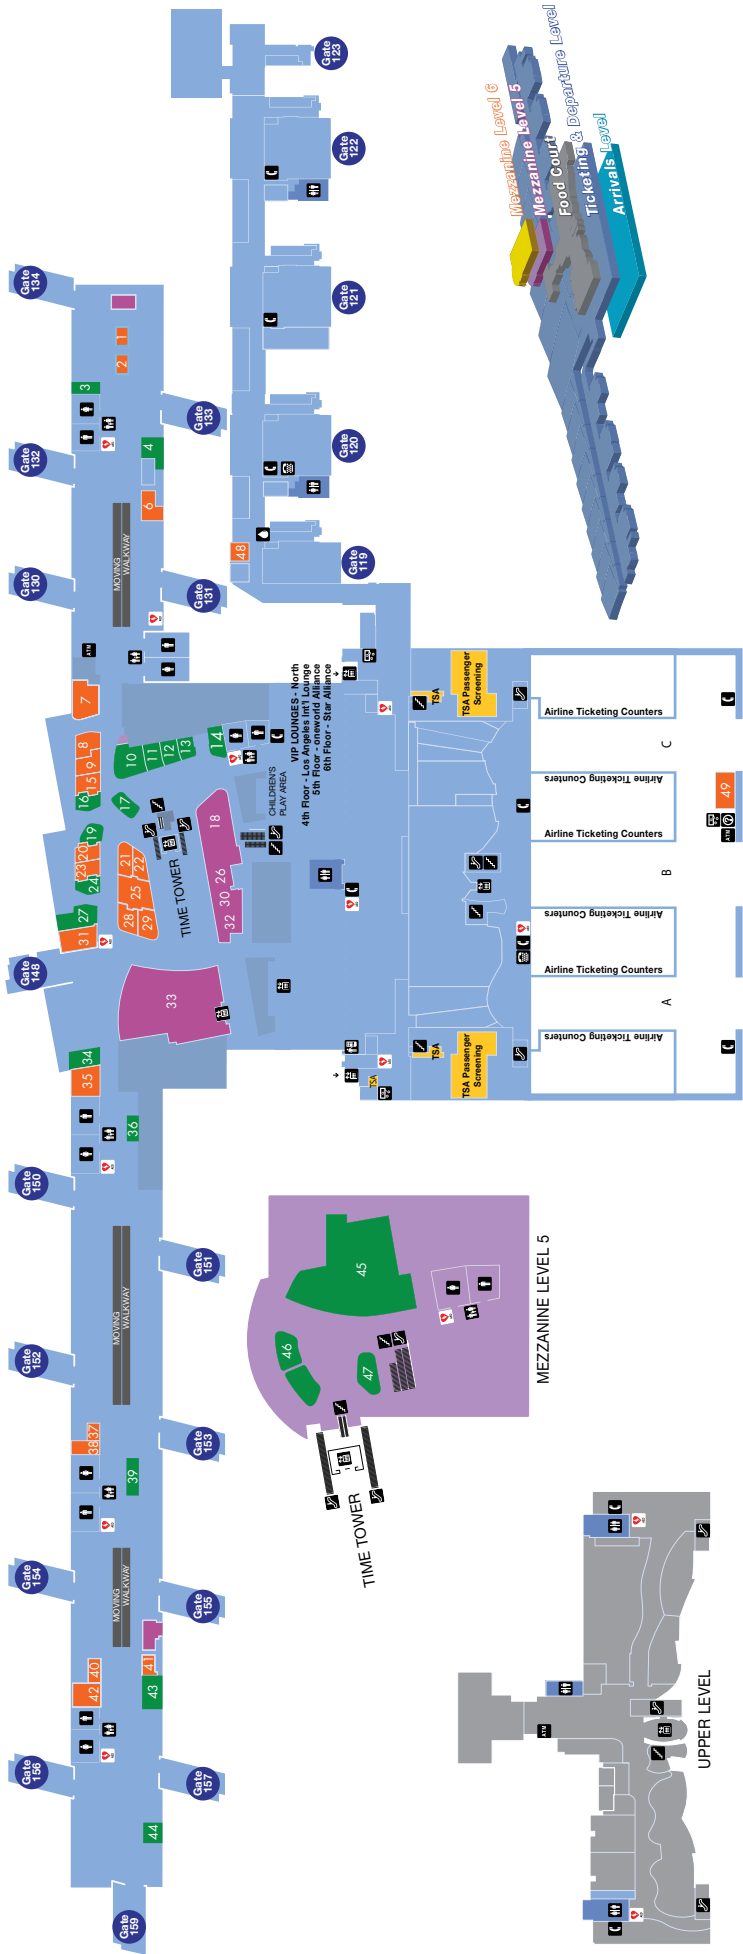

# Tom Bradley International Terminal

## Ticketing and Departures Level

SOUTH CONCOURSE ..... GREAT HALL LEVEL 4 ..... NORTH CONCOURSE

### DEPARTURES LEVEL

- FOOD AND BEVERAGE**
- 3 Lamill Coffee
  - 4 James' Beach
  - 10 Larder At Tavern
  - 11 Panda Express
  - 12 Marmalade Cafe
  - 13 800 Degrees Pizza
  - 14 Umami Burger
  - 16 Chaya Brasserie
  - 17 Border Grill
  - 19 Petrossian Caviar & Champagne Bar
  - 24 Ink.Sack
  - 27 Vino Volo
  - 34 Starbucks
  - 36 Vanilla Bake Shop
  - 39 Pinkberry
  - 43 Starbucks Evenings
  - 44 Scoreboard LA
  - 45 Ill Forks Steakhouse
  - 46 Lucky Fish
  - 47 Drink LA
- DUTY FREE**
- 18 Fashion & Watches
  - 26 GUCCI
  - 30 Burberry
  - 32 Hermes
  - 33 Beauty & Spirits

### ARRIVALS LEVEL

- OTHER SERVICES**
- ATM
  - Interactive Visitors Centers
  - Luggage Carts provided by Smart Carte
  - Volunteer Information
  - Professionals (VIP)
  - Daniel's Bistro
  - Hudson News
  - Mobile Phone Rental
  - Petals Flower Shop
- SHOPPING**
- 1 See's Candies
  - 2 Bead Factory
  - 6 The Economist
  - 7 Relay
  - 8 Tumi
  - 9 Porsche Design
  - 15 Hugo Boss
  - 20 iStore Boutique
  - 21 Michael Kors
  - 22 Emporio Armani
  - 23 Victoria's Secret
  - 25 Fred Segal
  - 28 Coach
  - 29 BVLGARI